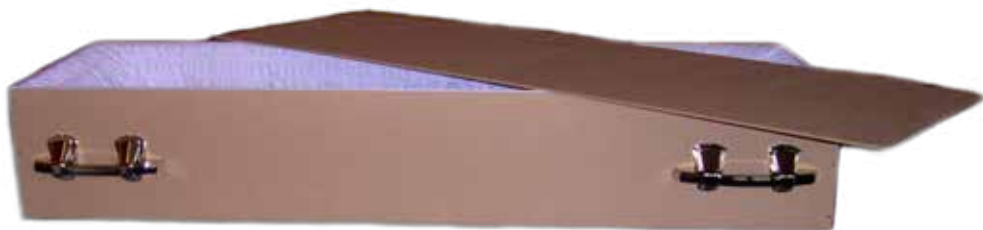

Caskets

The caskets shown below are included in the chosen option. If you wish to upgrade to another casket the additional price is below.

| CASKET | FAMILY & FRIENDS | A GATHERING |
|---------------------|------------------|--------------|
| Shaped Custom Wood | \$400 | Not included |
| Hickory | \$1,319 | Included |
| White Flat Lid | \$1,419 | \$100 |
| Rosewood Raised Lid | \$1,569 | \$250 |
| Eco Pine | \$1,819 | \$500 |

CREMATION CASKET included within the
The Essentials, and Friends & Family Options

HICKORY included within the A Gathering Option

SHAPED CUSTOMWOOD CASKET

WHITE FLAT LID

ECO PINE

ROSEWOOD RAISED LID

Scatter Urns

Scattering Tube Urns are designed and engineered to simplify the scattering process. The tubes are durable, dignified and simple to use. Each features a convenient removable lid and an industry-first, perforated “push in” tab that opens easily prior to scattering.